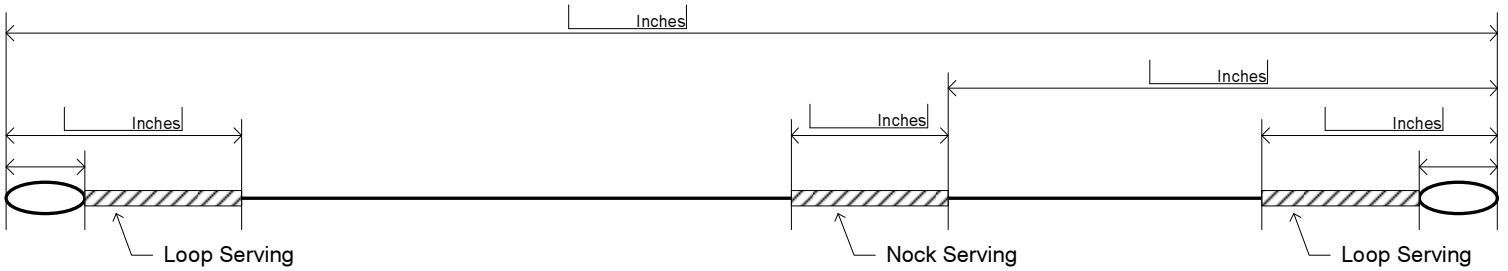

SCORPION puts the **STING** in your **STRING!**

Order Sheet – Dual Cam

Name:		
Address:		
City:	Prov./State:	
Country:	Postal/Zip Code:	
Phone:	Fax:	

Please fill in all applicable lengths below.

Bow String

Split Cable

Dual CAM String: Specification Sheet		
Bowstring Colors:	Color 1:	Color 2:
Cable End Loop Sizes:	Served or Unserved?	