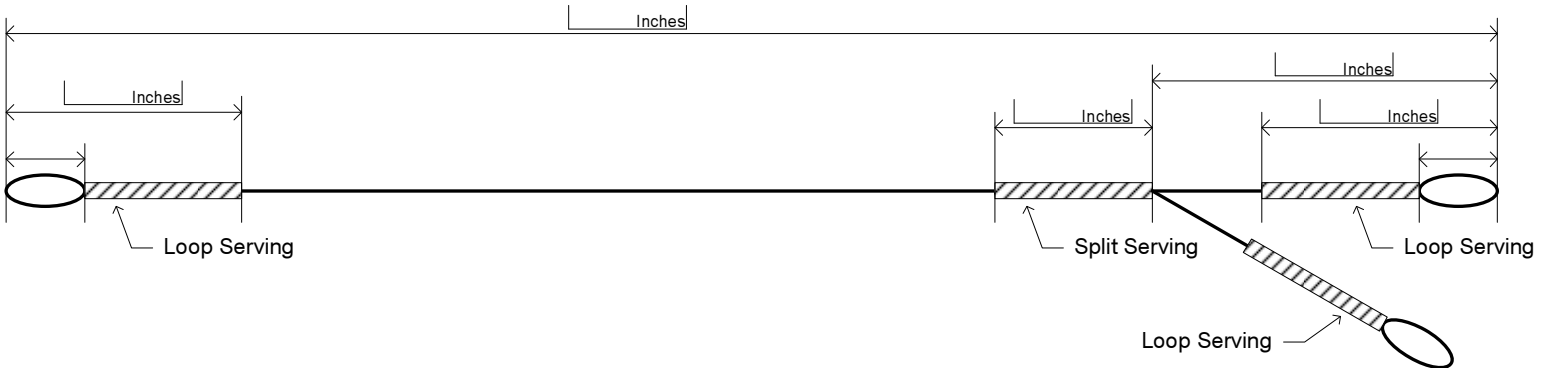

SCORPION puts the **STING** in your **STRING!**

Order Sheet – Dual Cam

Name:		
Address:		
City:	Prov./State:	
Country:	Postal/Zip Code:	
Phone:	Fax:	

Please fill in all applicable lengths below.

Bow String

Split Cable

Dual CAM String: Specification Sheet		
Bowstring Colors:	Color 1:	Color 2:
Cable End Loop Sizes:	Served or Unserved?	